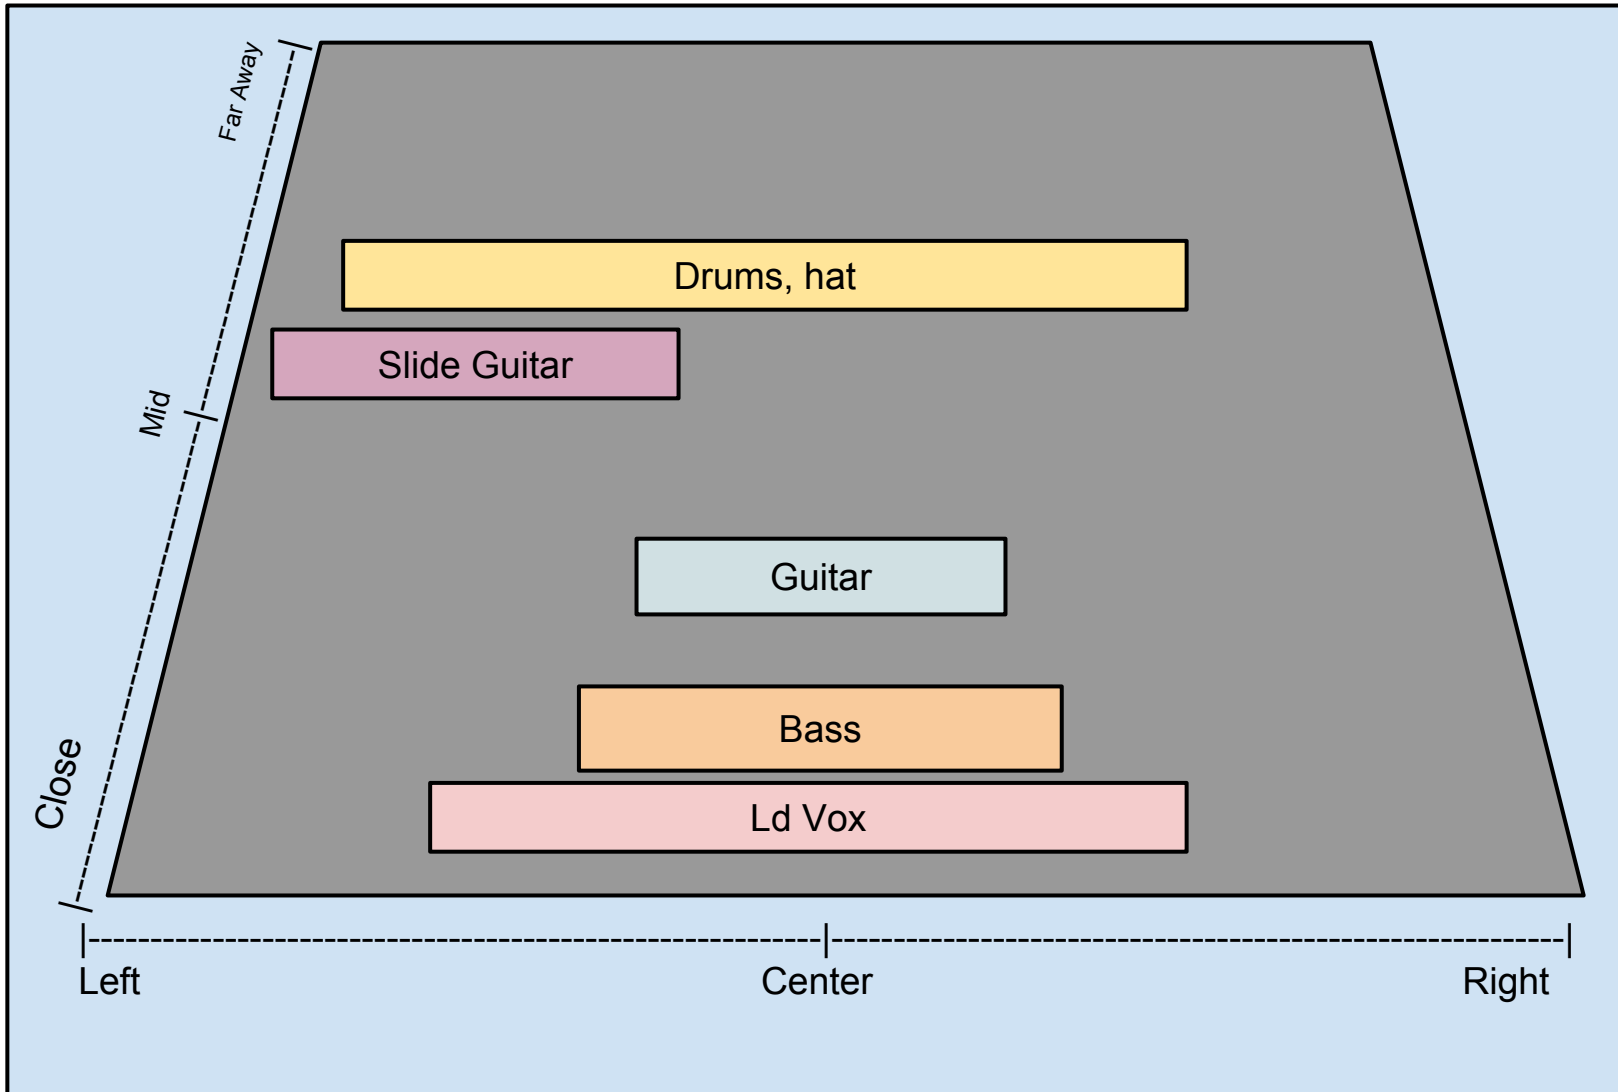

Sweet Baby James: PWYM Perceived Space Graph

Song Title & Artist: Sweet Baby James, James Taylor

<https://www.youtube.com/watch?v=UaySP-L400k> 0 to 2:53

Drag and drop sound boxes on the graph where you hear them.

Your Name:

Feel free to add and adjust the size, shape, label, and color of the sound boxes to better represent how and where you hear them in space. Share your graph with the [PWYM Community here](#).