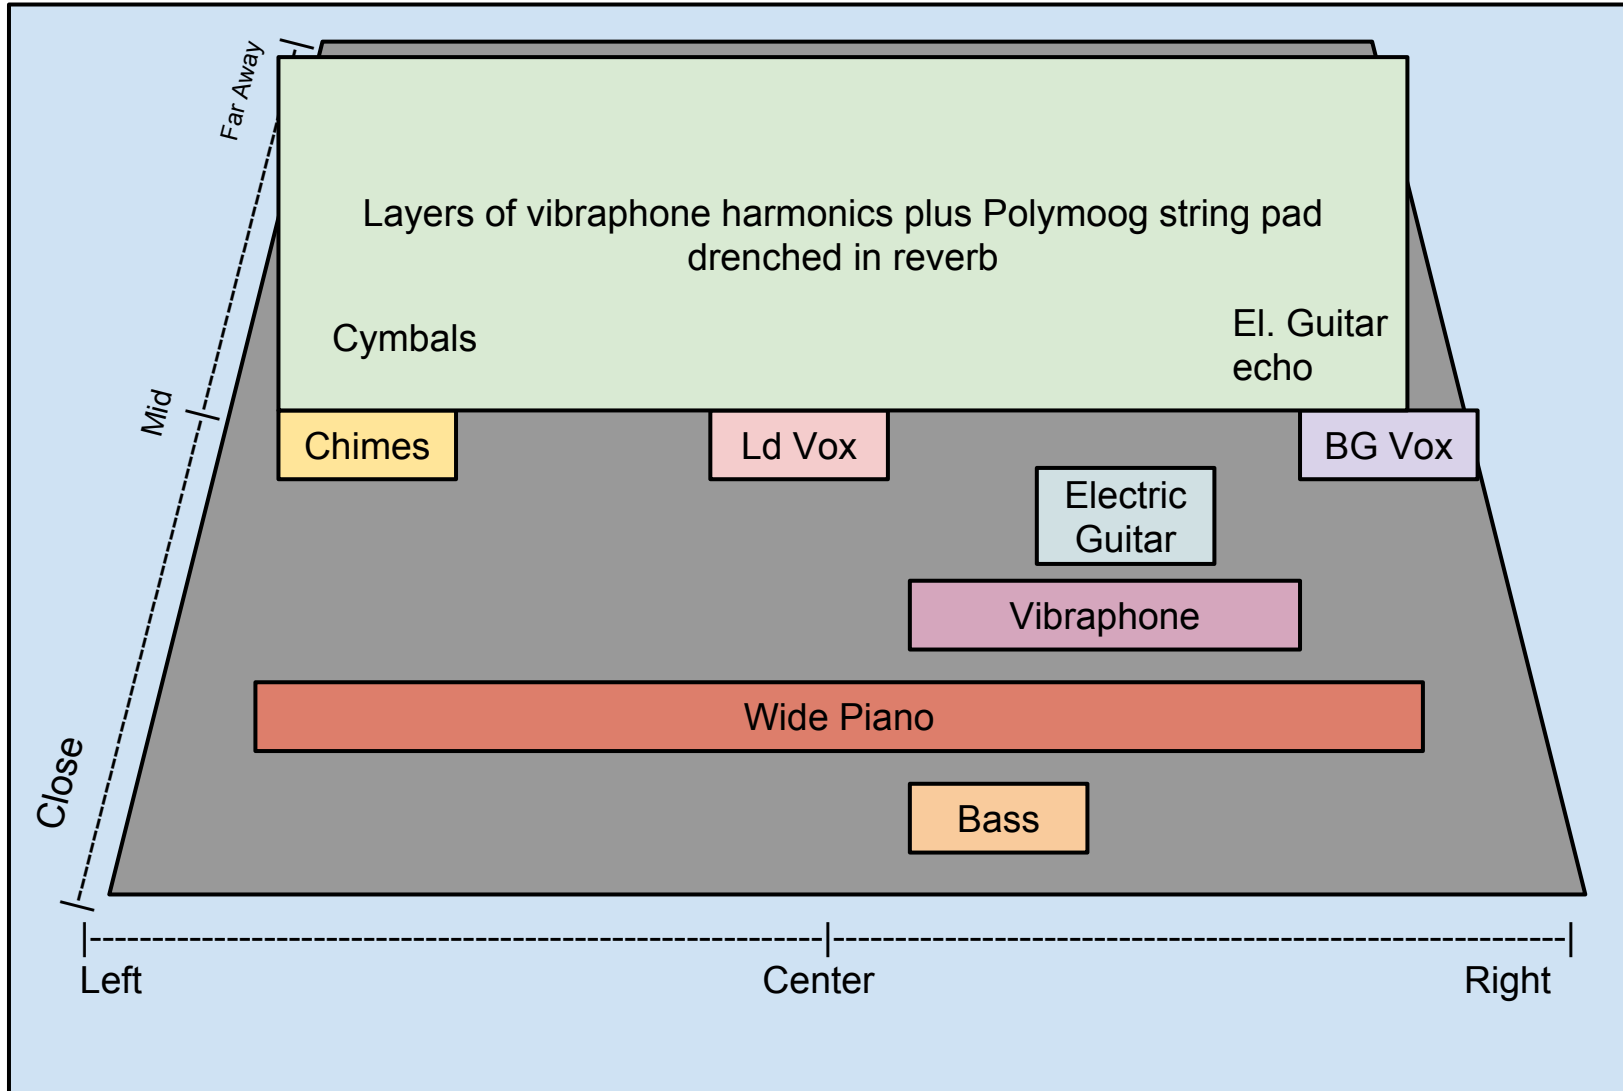

# #PWYM Perceived Space Graph

Song Title & Artist: Turn Of The Century - Yes

Link to Recording:

[https://www.youtube.com/watch?v=QS\\_IZavGaKo...](https://www.youtube.com/watch?v=QS_IZavGaKo...)

Drag and drop sound boxes on the graph where you hear them.

Your Name: Eb Myatt

Feel free to add and adjust the size, shape, label, and color of the sound boxes to better represent how and where you hear them in space. Share your graph with the [PWYM Community here](#).